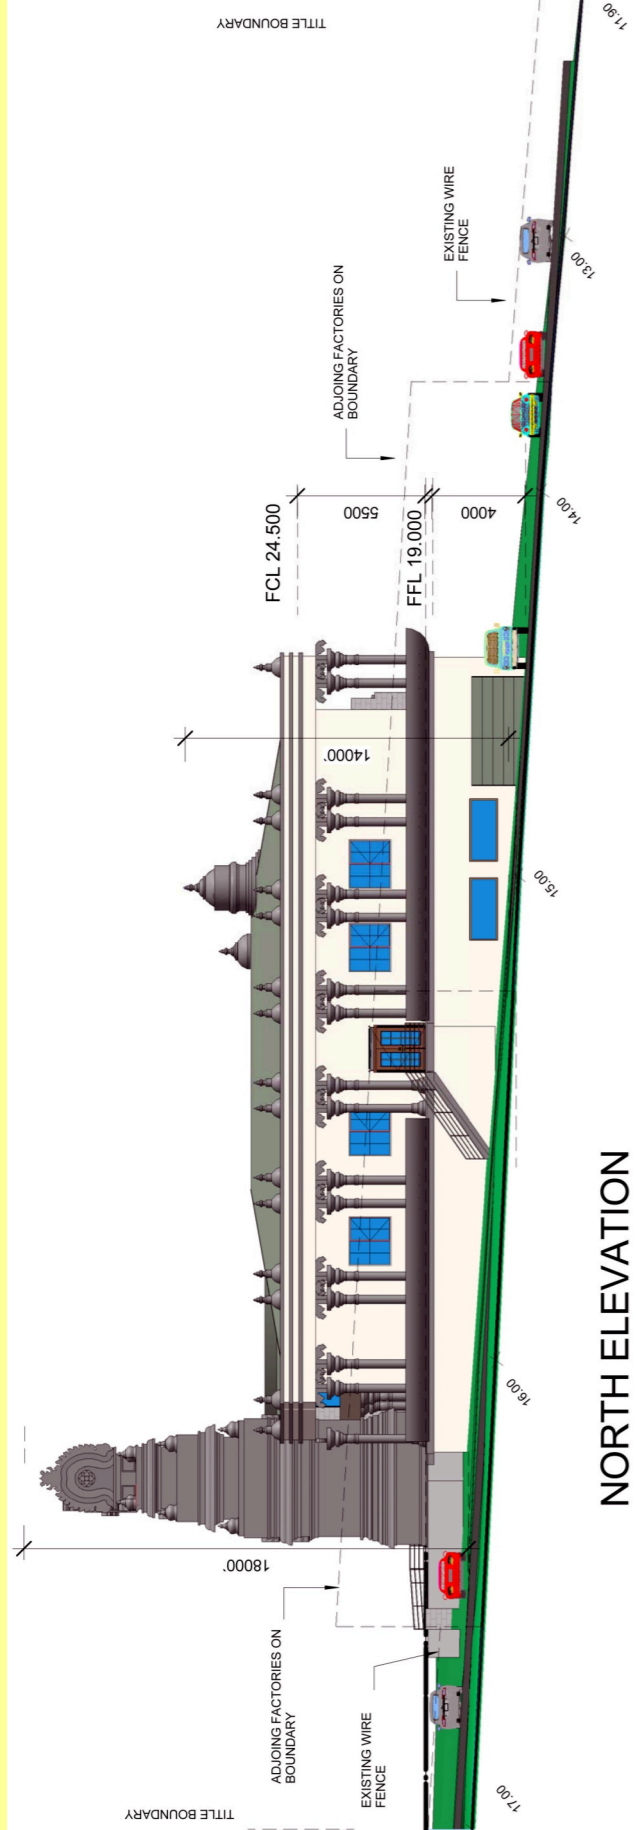

Proposed Hindu Education and Cultural Precinct Elevation Views

NORTH ELEVATION

SOUTH ELEVATION

Navaratri Celebration 2015

17th Oct 2015 - Nerang Bicentennial Centre

Proudly supported by

CITY OF
GOLD COAST.

Proposed Hindu Education and Cultural Precinct Elevation Views